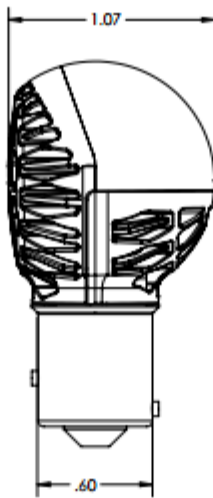

**Product Datasheet**  
**Polaris 7512 Bulb Replacement**  
01-7500-7512-12

Voltage Range: 9-18 VDC  
Current Draw at 14VDC: 0.6 Amps Max  
Power Consumption: 9 Watts  
Total LED Lumens: 1000  
LED Count: 1

Height: 2.0"  
Width: 1.24" Diameter (round)  
Depth: 1.07"  
Weight: 1 Oz  
Heat Sink Material: Black Power Coated Aluminum  
Lens Material: Silicone  
Bulb Base: BAY15S  
Rated Life: 50,000 Hours  
Temperature Range: -55C to +70C