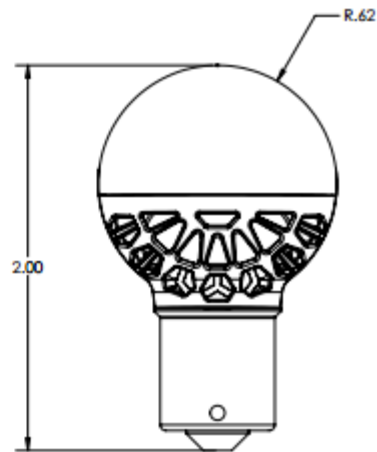

**Product Datasheet**  
**Polaris 7512 Bulb Replacement**  
01-7500-7512-12

Voltage Range: 9-18 VDC  
Current Draw at 14VDC: 0.6 Amps Max  
Power Consumption: 9 Watts  
Total LED Lumens: 1000  
LED Count: 1

Height: 2.0"  
Width: 1.24" Diameter (round)  
Depth: 1.07"  
Weight: 1 Oz  
Heat Sink Material: Black Power Coated Aluminum  
Lens Material: Silicone  
Bulb Base: BAY15S  
Rated Life: 50,000 Hours  
Temperature Range: -55C to +70C